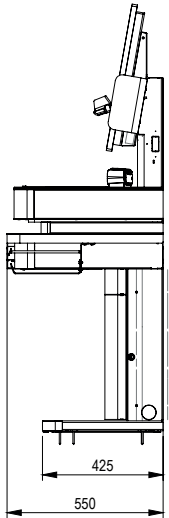

SLIM SCO

BALANCE SMALL

Application

Self-checkout

Market

Food & Grocery

Purpose

Save space without compromising on function with the SLIM Balance Small. This intuitive self-checkout is designed for a modern cashless checkout process. By combining a big Retail grade scanner with the newest technologies, your store will be ready for all future customers.

SLIM SCO BALANCE SMALL

Dimensions

Product options

Type	Specification
Orientation	Left Right
Packing platform	Small - 380mm Optional - Large - 780mm
Security scale	Optional - Small packing platform Optional - Large packing platform
Coupon box	Optional
Lane light + number	Optional - Attached to powerpole: White LED colour + number Multi-LED colour + number Multi-LED colour + number + USB camera
LED Lighting	Underneath scanner: Single colour (R/G/B) - with physical switch Dual colour (R/G/B) - with physical switch Single colour (RGB) - with PO Smart Controller Multi-colour (RGB) - with PO Smart Controller
Mounting	Fixed to floor - plugs & bolts Fixed to floor - chemical anchoring
Impulse shelves	Optional - Attached to neck
Scanner return point	Optional - Attached to neck
Power / UTP supply	From floor From rear From ceiling - additional power pole is supplied
Weight excl. HW*	69.0 kg

*Indicative weight only. Exact figure depending on configuration and accessories

Hardware preparation (not incl.):

Type	Specification
Screen	Vesa 75 Vesa 100 Iiyama T1633MC Anytouch WTM215TL Others on request
Scanner	Medium sized bi-optic scanners: Datalogic Magellan 9800i Zebra MP7000 NCR Scanner Scale - 7877 Others on request
Printer	Epson TM-T88 Others on request
PC	Max. dimensions: 312 x 103 x 366 mm Pan Oston PC BEETLE /M-III Others on request
EFT	Verifone P400 Verifone VX820 IPP 320-350 Worldline Yomani Others on request