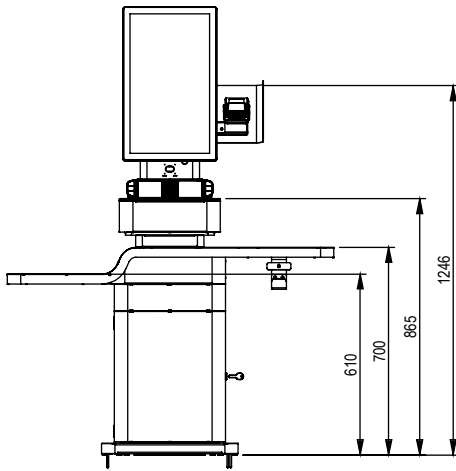

SLIM SCO

BALANCE SMALL

Application

Self-checkout

Market

Food & Grocery

Purpose

Save space without compromising on function with the SLIM Balance Small. This intuitive self-checkout is designed for a modern cashless checkout process. By combining a big Retail grade scanner with the newest technologies, your store will be ready for all future customers.

SLIM SCO BALANCE SMALL

Dimensions

Product options

Type	Specification
Orientation	Left Right
Packing platform	Small - 380mm Optional - Large - 780mm
Security scale	Optional - Small packing platform Optional - Large packing platform
Coupon box	Optional
Lane light + number	Optional - Attached to powerpole: White LED colour + number Multi-LED colour + number Multi-LED colour + number + USB camera
LED Lighting	Underneath scanner: Single colour (R/G/B) - with physical switch Dual colour (R/G/B) - with physical switch Single colour (RGB) - with PO Smart Controller Multi-colour (RGB) - with PO Smart Controller
Mounting	Fixed to floor - plugs & bolts Fixed to floor - chemical anchoring
Impulse shelves	Optional - Attached to neck
Scanner return point	Optional - Attached to neck
Power / UTP supply	From floor From rear From ceiling - additional power pole is supplied
Weight excl. HW*	69.0 kg

*Indicative weight only. Exact figure depending on configuration and accessories

Hardware preparation (not incl.):

Type	Specification
Screen	Vesa 75 Vesa 100 Iiyama T1633MC Anytouch WTM215TL Others on request
Scanner	Medium sized bi-optic scanners: Datalogic Magellan 9800i Zebra MP7000 NCR Scanner Scale - 7877 Others on request
Printer	Epson TM-T88 Others on request
PC	Max. dimensions: 312 x 103 x 366 mm Pan Oston PC BEETLE /M-III Others on request
EFT	Verifone P400 Verifone VX820 IPP 320-350 Worldline Yomani Others on request